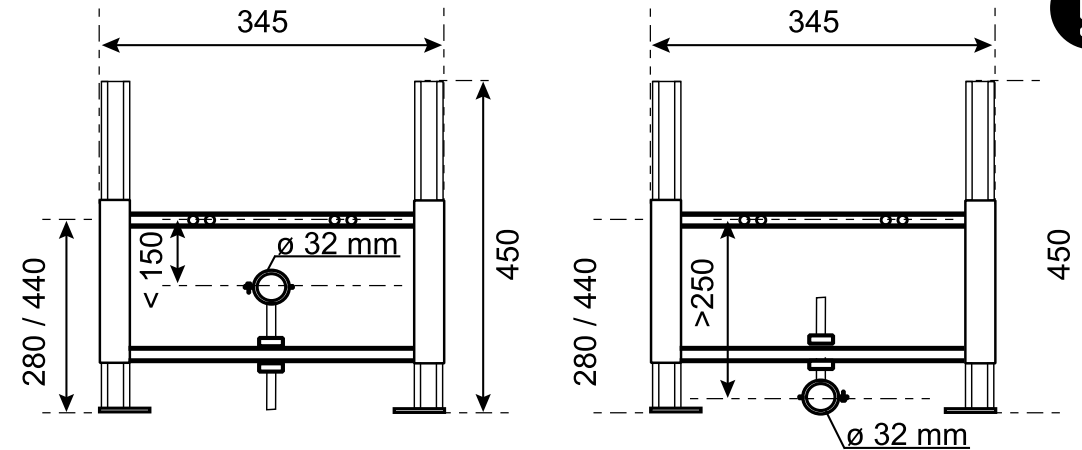

2 IN 1 FRAME

WC FRAME 2 IN 1: LOW & BIDET FRAME

Guarantee
5
YEARS

Description	LOW LEVEL WC & BIDET FRAME
Reference	50717863
EAN code	3375537178292
Packaging	Box
Multiple / pallet quantity	01/80
Fixing	Wall & floor
Load tested to	400kg
Application	Suitable for 400mm furniture units