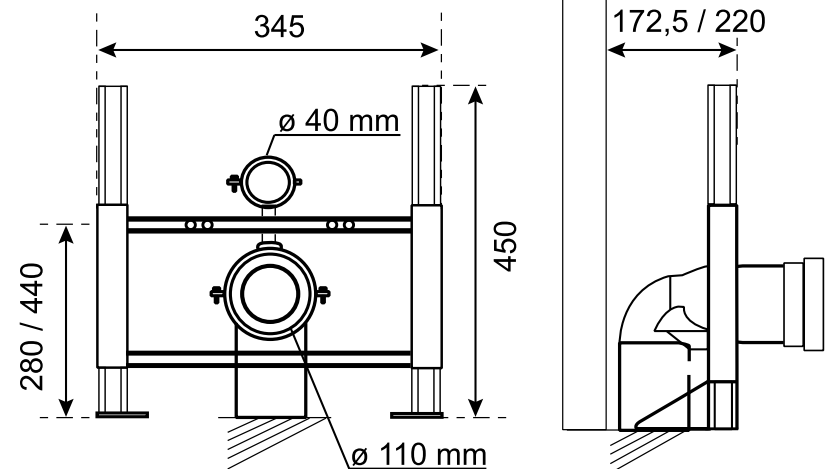

2 IN 1 FRAME

WC FRAME 2 IN 1: LOW & BIDET FRAME

Guarantee
5
YEARS

Description	LOW LEVEL WC & BIDET FRAME
Reference	50717863
EAN code	3375537178292
Packaging	Box
Multiple / pallet quantity	01/80
Fixing	Wall & floor
Load tested to	400kg
Application	Suitable for 400mm furniture units